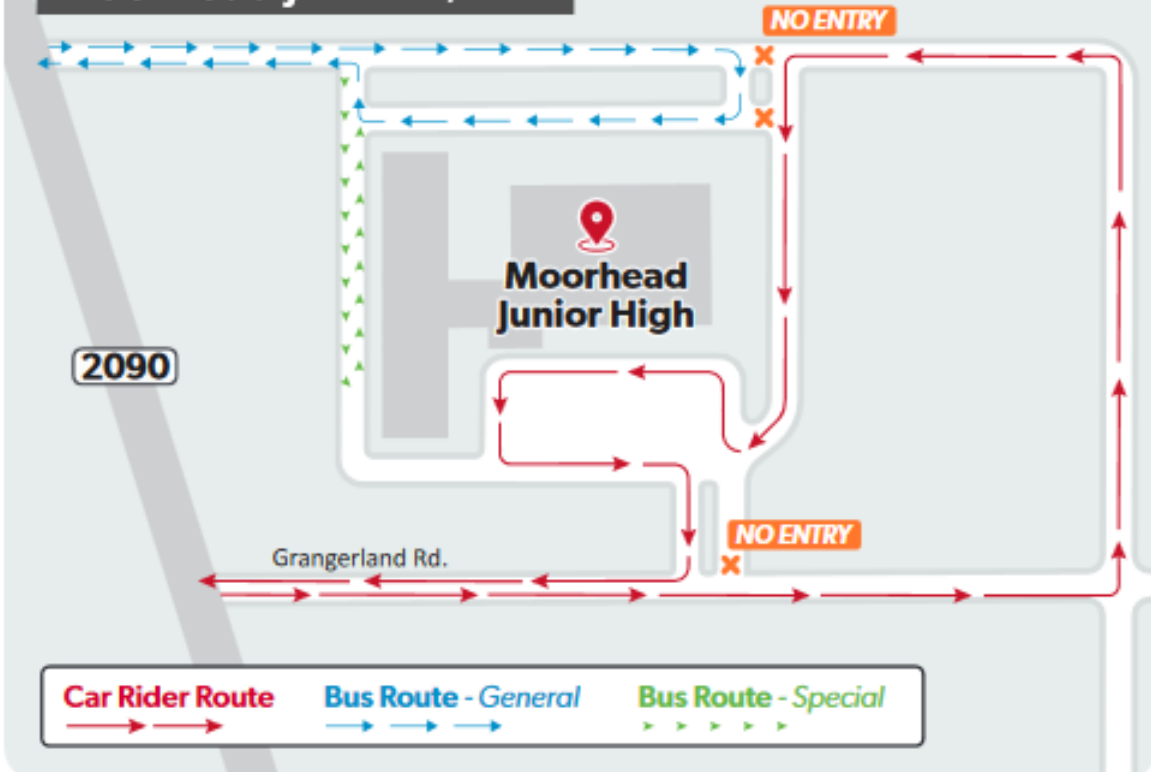

Moorhead JH • AM/PM

Car Rider Route **Bus Route - General** **Bus Route - Special**